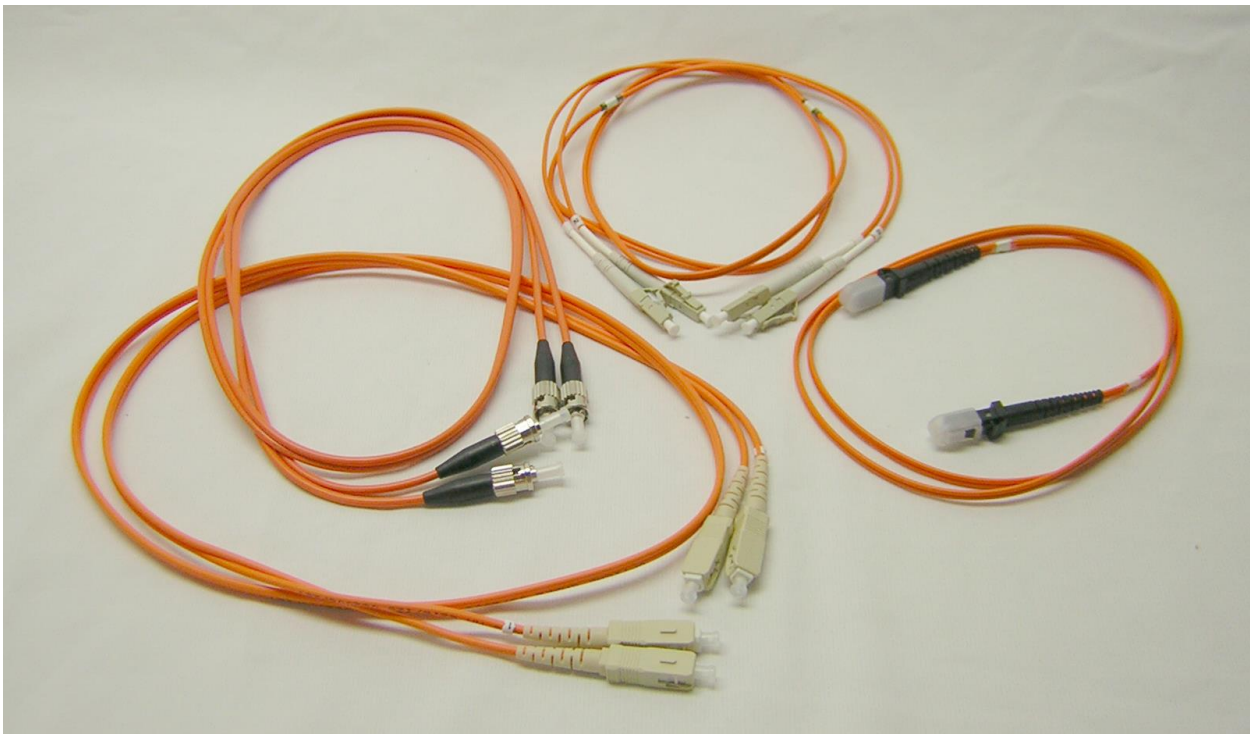

JUMPERS & PIGTAILS

All of the Jumpers & Pigtails available from RCC are machine polished for Optimum Performance! Please see our build list in back for your custom configuration!

APPLICATIONS

CATV  
Local Area Network  
Telecommunications  
Video Transmission

PERFORMANCE  
INFORMATION

Multi Mode Insertion Loss  
UPC:  $\leq 1.0$  dB

FEATURES

Low Insertion Loss  
Low Back Reflection Loss  
Easy Installation