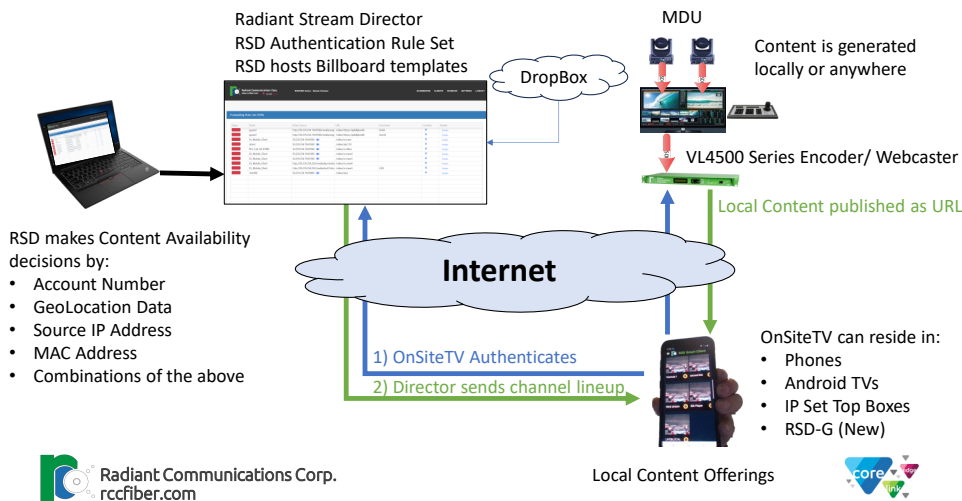

Radiant Stream Director

Intelligent Stream Direction for Localized Video and Signage Directed toward Specific Audiences.

Intelligent OTT Stream Direction – How Does it Work?

HIGHLIGHTS

- Truly Localized OTT/IP Insertion System
- Supports VL4500, DASH
- Common Homing URL for All Users
- Customer Content Creation Portal
- Intuitive Web Based UI
- Apps for RDK, Android, iOS and Roku
- Channel Lineup Created Based on Multi-factor Client Authentication
- Intuitive web based GUI
- Linux Based OS
- Scalable and Flexible Deployment

The RSD and VL4510H Dash encoders provide a truly localized channel insertion for all IP delivery systems.

Using the Intelligent Stream Direction of the RSD1000, simplification of channel mapping of MDU virtual channels is achieved by using a common Gateway Homing URL for every MDU client set top box. Intelligent Stream Direction is used to direct targeted digital signage to departments within a campus, direct targeted weather forecasts to specific locations, or to schedule content workflows that originate from different physical locations around the globe and target those streams to specific audiences.

The distributed version of the system is available in cases where linear service transmission resources are scarce. Low latency SRT protocol is used to backhaul all local encoder streams to the data center where they can be dynamically packaged as MPEG DASH streams and published to the web as a web resource URL.

The RSD is available as a software image for use in virtual hosts.

RSD OTT Local Content Insertion and Localized Signage Delivery System

RSD SPECIFICATIONS

PLATFORM

Small Form Factor 1RU Server
64bit Ubuntu Server 22.04 LTS