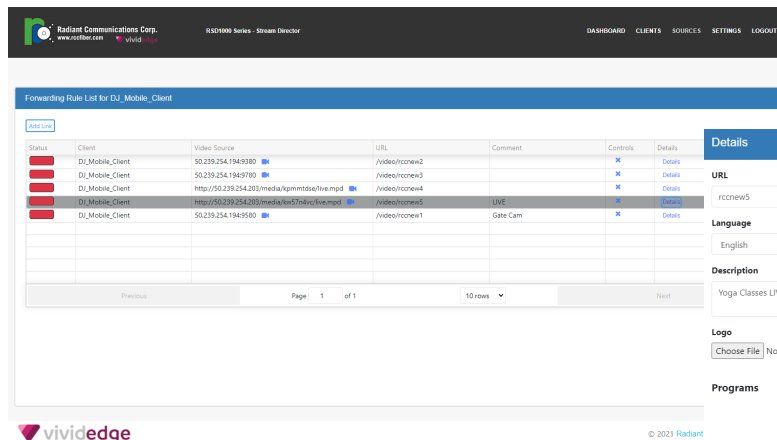

RSD OTT Local Content Insertion and Localized Signage Delivery System

RSD SPECIFICATIONS

PLATFORM

Small Form Factor 1RU Server
64bit Ubuntu Server 22.04 LTS

SUGGESTED SYSTEM

CPU Intel(R) Core(TM) i5-6300U CPU @ 2.40GHz
DRAM 4GB DDR4-3200 2Rx8 ECC UDIMM, RoHS
SSD 256 GB

NETWORKING

2x GigE Base-T NIC
Web GUI Interface
SSH
REST API

Player OS Supported

Android and Android TV
Tizen
iOS**
Roku**
RDK

ORDERING INFORMATION

RSD	Stream Director Software installed on a powerful 1 RU PC platform
RSD-1	Single License for one MDU or Community / 6 multimedia channels
RSD-1R	Annual Renewal of RSD Licenses, including Software updates and support
RSD-V	Software Image for Virtual Hosts

Please contact the factory for extended support and maintenance packages.

*Licensed by number of insertion properties with 6 multi-purpose content channels per property. License includes a training class on basic management, operations, provisioning of channel lineups.

** Possibly available in Q4 of 2024