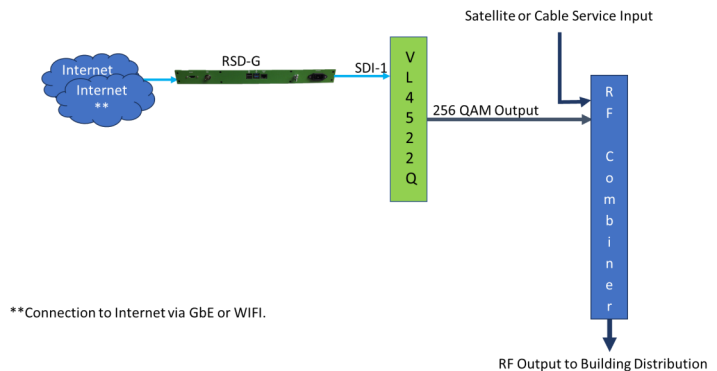

RSD-G

Radiant Stream Director Multimedia Gateway

HIGHLIGHTS

- Advanced Billboard and Video services
- Radiant Stream Director Flexibility
- Control of your Local Channels
- Creative Control of your Signage
- Dynamically Schedule Signage and Programming for Different Times of Day
- Tailor your programming by building or community
- Works in Concert with the Radiant On-SiteTV hosted Streaming Service

VividEdge RSD-G is a low cost streaming multimedia and Signage Gateway. It allows property managers to provide localized signage and video services using Radiant Communications' Intelligent Stream Direction Method of directing localized multimedia services to specific communities of customers. It is an easily implemented device and works in concert with Radiant's line of local insertion encoders to bring localized web based streaming service into coaxial cable based building distribution systems. It is ideal for Hotels, Gated Communities, Constant Care Facilities, and other institutions.

The RSD service brings Over The Top Localized Media to your Android based Portable Devices, and your Cable Connected TV sets.